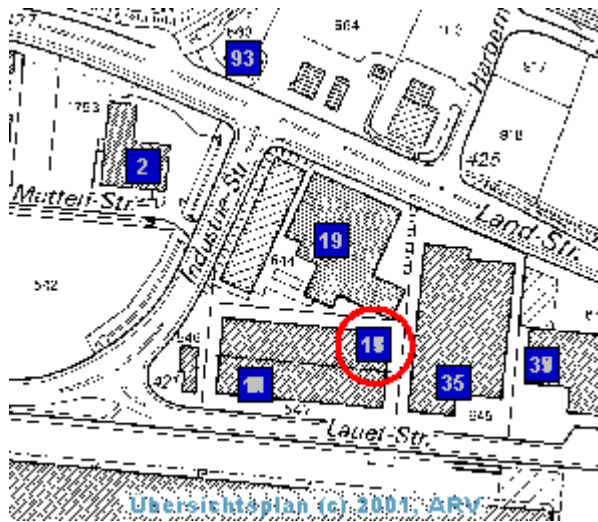

From Winterthur in approx. 25 min. in Otelfingen

- Motorway A1 direction Zurich
- In Bruettisellen take direction Berne Basel
- In Zurich Seebach take direction Berne Basel Exit Regensdorf
- Turn right to direction Regensdorf
- In Adlikon turn left to direction Buchs
- In Otelfingen look for industry turn left
- turn left after approximately 100m
- turn left again to the back of the building BUEHRER AG