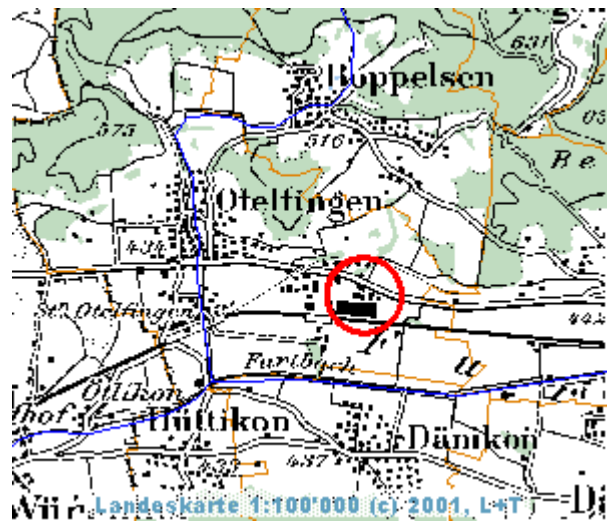

From Winterthur in approx. 25 min. in Otelfingen

- Motorway A1 direction Zurich
- In Bruettisellen take direction Berne Basel
- In Zurich Seebach take direction Berne Basel Exit Regensdorf
- Turn right to direction Regensdorf
- In Adlikon turn left to direction Buchs
- In Otelfingen look for industry turn left
- turn left after approximately 100m
- turn left again to the back of the building BUEHRER AG